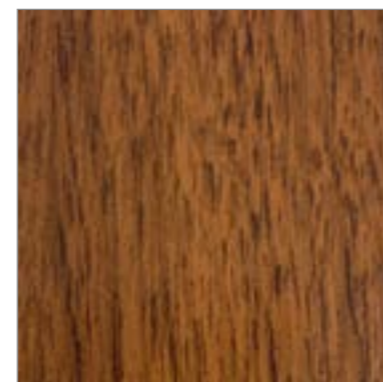

BASSWOOD | ROSE WOOD